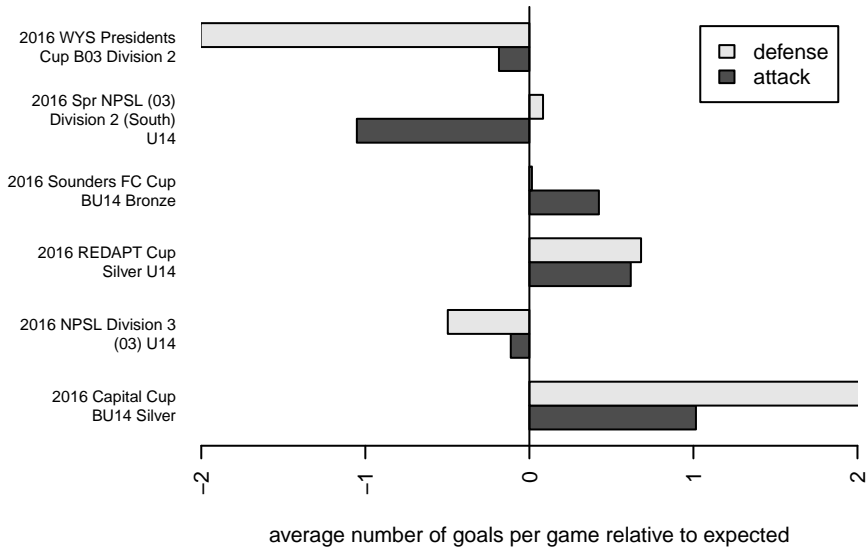

Blackhills FC Red B03

Blackhills FC
 Olympia, WA
 B03 total strength=932
 attack=2.59 defense=0.96
 fall league = NPSL Div 3 (03) U14
 spr league = Spr NPSL (03) Div 2 (South) U14

alt names used:
 Blackhills FC B03 Red
 Blackhills FC B03 Red
 BLACKHILLS FC B 03 RED (WA)
 Blackhills FC B03 Red
 Blackhills FC B03 Red B
 Blackhills FC B 03 Red B

Venues played:
 2016 Capital Cup BU14 Silver
 2016 Sounders FC Cup BU14 Bronze
 2016 REDAPT Cup Silver U14
 2016 NPSL Division 3 (03) U14
 2016 Spr NPSL (03) Division 2 (South) U14
 2016 WYS Presidents Cup B03 Division 2

**attack and defense variance (black dot)
relative to other teams
and top 10 in region**

**attack and defense rating
relative to others at age
and all opponents in last 13 months**

Performance relative to 13 month average