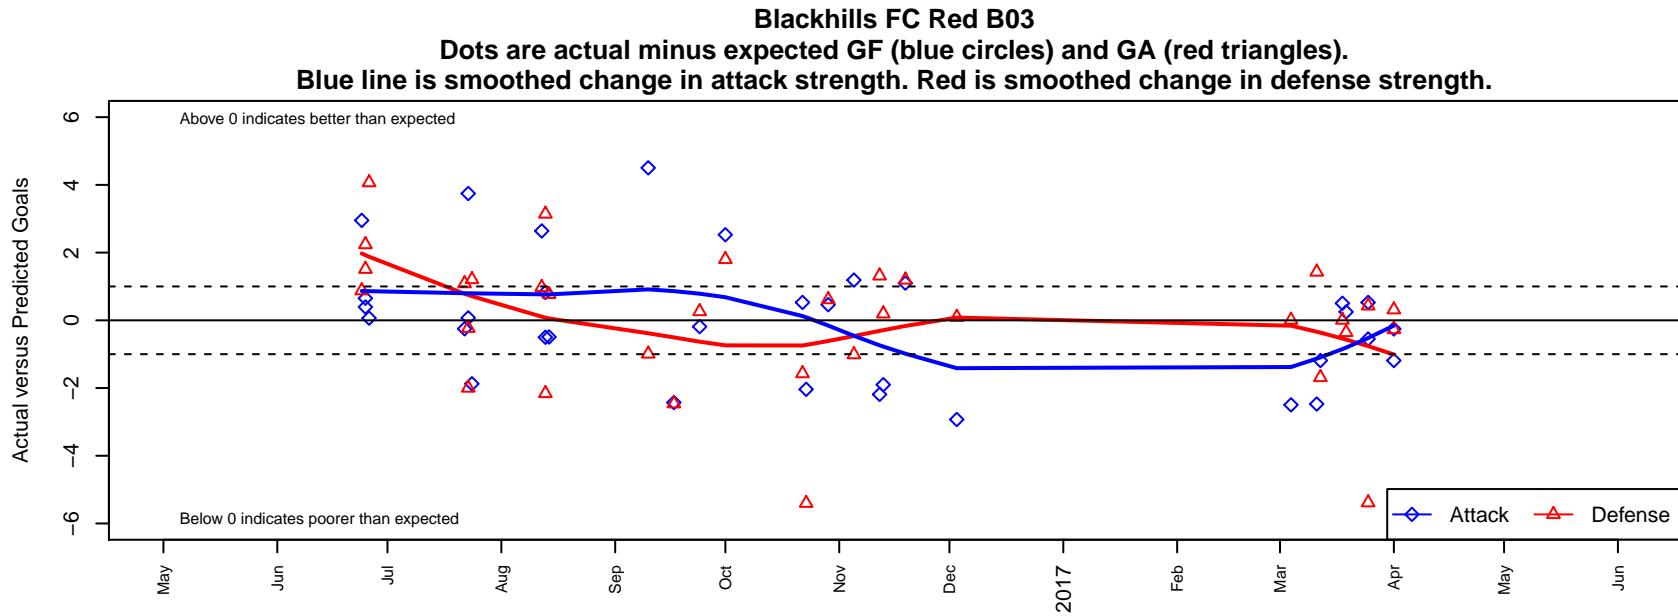

Blackhills FC Red B03

Blackhills FC
 Olympia, WA
 B03 total strength=932
 attack=2.59 defense=0.96
 fall league = NPSL Div 3 (03) U14
 spr league = Spr NPSL (03) Div 2 (South) U14

alt names used:
 Blackhills FC B03 Red
 Blackhills FC B03 Red
 BLACKHILLS FC B 03 RED (WA)
 Blackhills FC B03 Red
 Blackhills FC B03 Red B
 Blackhills FC B 03 Red B

**attack and defense variance (black dot)
relative to other teams
and top 10 in region**

**attack and defense rating
relative to others at age
and all opponents in last 13 months**

Performance relative to 13 month average