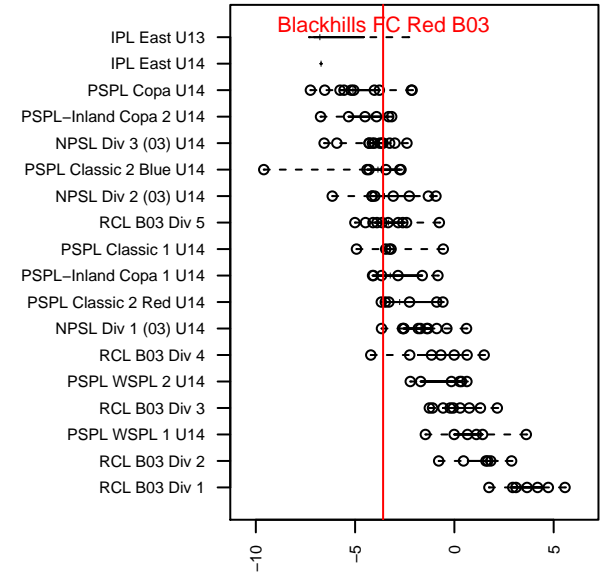

Blackhills FC Red B03

Blackhills FC
 Olympia, WA
 B03 total strength=932
 attack=2.59 defense=0.96
 fall league = NPSL Div 3 (03) U14
 spr league = Spr NPSL (03) Div 2 (South) U14

alt names used:
 Blackhills FC B03 Red
 Blackhills FC B03 Red
 BLACKHILLS FC B 03 RED (WA)
 Blackhills FC B03 Red
 Blackhills FC B03 Red B
 Blackhills FC B 03 Red B

Venues played:
 2016 Capital Cup BU14 Silver
 2016 Sounders FC Cup BU14 Bronze
 2016 REDAPT Cup Silver U14
 2016 NPSL Division 3 (03) U14
 2016 Spr NPSL (03) Division 2 (South) U14
 2016 WYS Presidents Cup B03 Division 2

**attack and defense variance (black dot)
relative to other teams
and top 10 in region**

**attack and defense rating
relative to others at age
and all opponents in last 13 months**

Performance relative to 13 month average