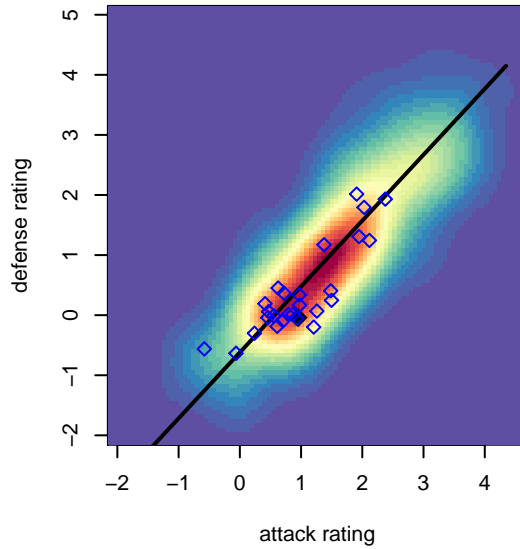

Blackhills FC Red B03

Blackhills FC
 Olympia, WA
 B03 total strength=932
 attack=2.59 defense=0.96
 fall league = NPSL Div 3 (03) U14
 spr league = Spr NPSL (03) Div 2 (South) U14

alt names used:
 Blackhills FC B03 Red
 Blackhills FC B03 Red
 BLACKHILLS FC B 03 RED (WA)
 Blackhills FC B03 Red
 Blackhills FC B03 Red B
 Blackhills FC B 03 Red B

**attack and defense variance (black dot)
relative to other teams
and top 10 in region**

**attack and defense rating
relative to others at age
and all opponents in last 13 months**

Performance relative to 13 month average